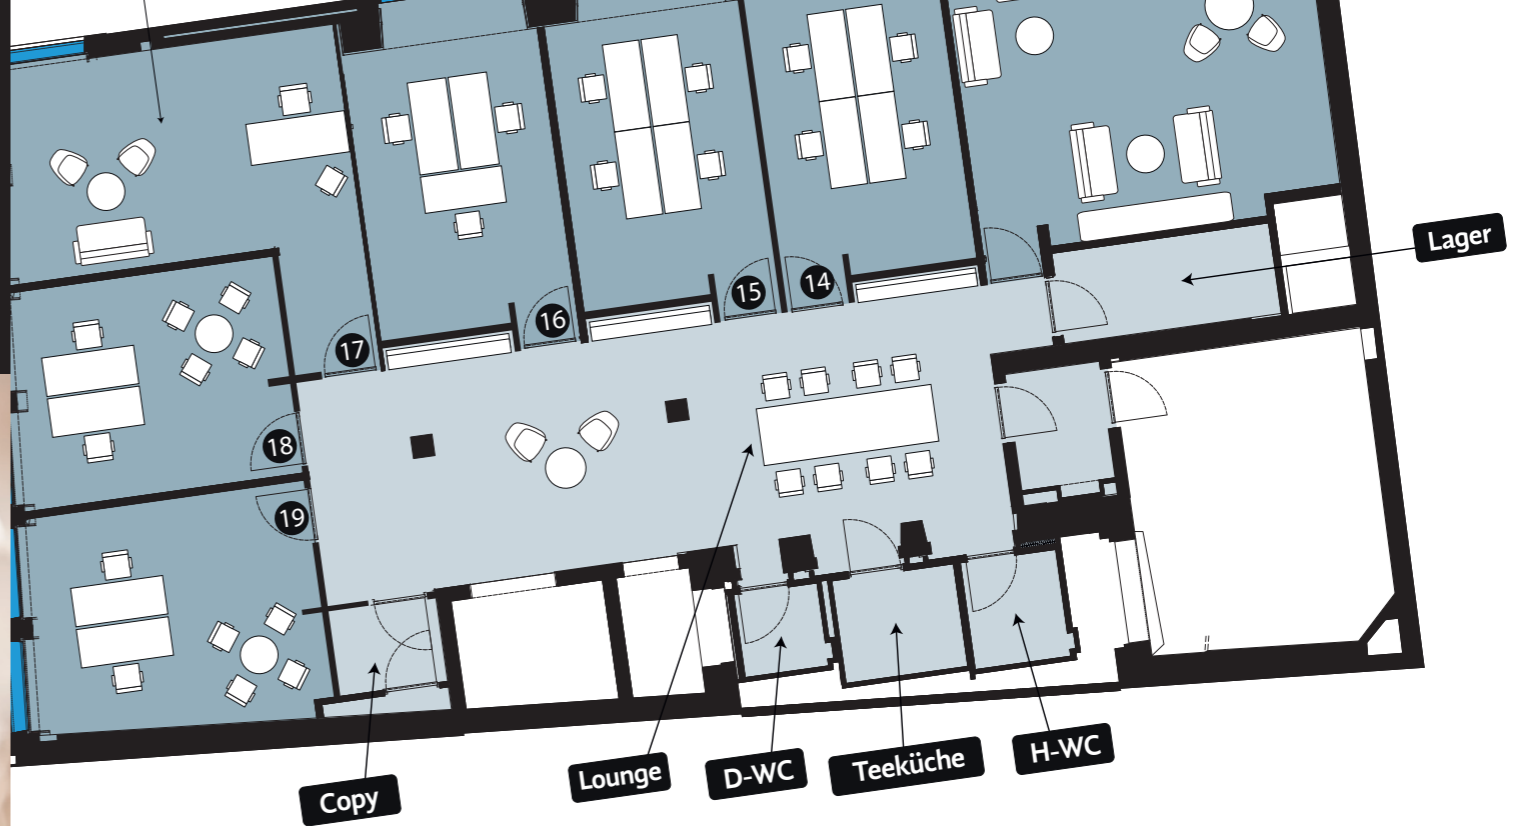

27 BALLINDAMM

816 SQM TOTAL AREA

**Workspaces
with soul
only with us.**

Lavinia Wernecke,
Director of both Satellite Office Centers in Hamburg.

Light
for bright moments.

BEST TEAM

19 OFFICES

CONFERENCE ROOM